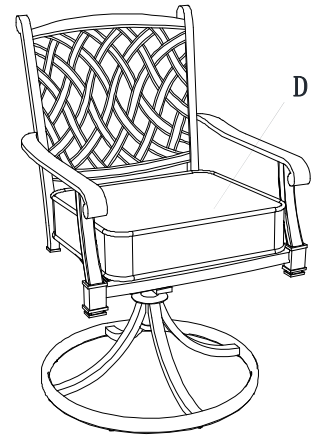

FS Bar Harbor Swivel Chair-2PK

Item#: A211019300

TV. #: 258725

WARNING:

1. Keep all children and pets away from assembly area. Children and pets should be supervised when they are in the area of the Table construction.
2. Keep assembly area at least 6 feet from any obstruction such as a fence, garage, house, overhanging branches, laundry line or electrical wires.
3. Some parts may contain sharp edges. When assembling and using this product, basic safety precautions should always be followed to reduce the risk of personal injury and damage to the product. Please read all instructions before assembly and use.
4. Check all bolts for tightness before use.

Part List

Part#	Description	Q'ty
A	Chair back	1
B	Connector 1	1
C	Base	1
D	Cushion	1
E	Connector 2	4
AA	M8*40 Bolt	4
BB	M8 Spring washer	4
CC	M8 Flat washer	4
DD	M8 Nut	4
EE	M8 Wrench	2

Step 1

Step 2

Step 3