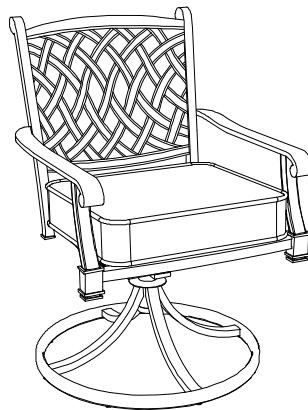

FS Bar Harbor Swivel Chair-2PK

Item#: A211019300

TV. #: 258725

WARNING:

1. Keep all children and pets away from assembly area. Children and pets should be supervised when they are in the area of the Table construction.
2. Keep assembly area at least 6 feet from any obstruction such as a fence, garage, house, overhanging branches, laundry line or electrical wires.
3. Some parts may contain sharp edges. When assembling and using this product, basic safety precautions should always be followed to reduce the risk of personal injury and damage to the product. Please read all instructions before assembly and use.
4. Check all bolts for tightness before use.

Part List

Part#	Description	Q'ty
A	Chair back	1
B	Connector 1	1
C	Base	1
D	Cushion	1
E	Connector 2	4
AA	M8*40 Bolt	4
BB	M8 Spring washer	4
CC	M8 Flat washer	4
DD	M8 Nut	4
EE	M8 Wrench	2

Step 1

Step 2

Step 3