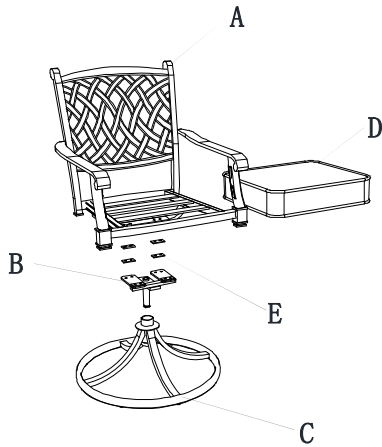

FS Bar Harbor Swivel Chair-2PK

Item#: A211019300

TV. #: 258725

WARNING:

1. Keep all children and pets away from assembly area. Children and pets should be supervised when they are in the area of the Table construction.
2. Keep assembly area at least 6 feet from any obstruction such as a fence, garage, house, overhanging branches, laundry line or electrical wires.
3. Some parts may contain sharp edges. When assembling and using this product, basic safety precautions should always be followed to reduce the risk of personal injury and damage to the product. Please read all instructions before assembly and use.
4. Check all bolts for tightness before use.

Part List

Part#	Description	Q'ty
A	Chair back	1
B	Connector 1	1
C	Base	1
D	Cushion	1
E	Connector 2	4
AA	M8*40 Bolt	4
BB	M8 Spring washer	4
CC	M8 Flat washer	4
DD	M8 Nut	4
EE	M8 Wrench	2

Step 1

Step 2

Step 3