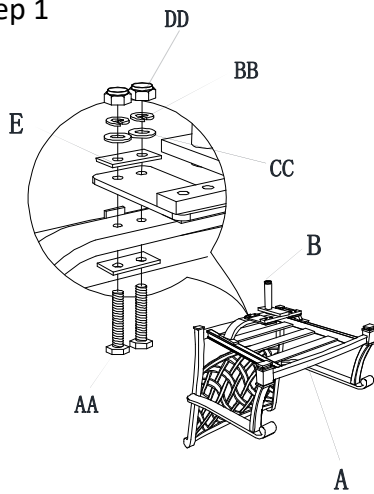

FS Bar Harbor Swivel Chair-2PK

Item#: A211019300

TV. #: 258725

WARNING:

1. Keep all children and pets away from assembly area. Children and pets should be supervised when they are in the area of the Table construction.
2. Keep assembly area at least 6 feet from any obstruction such as a fence, garage, house, overhanging branches, laundry line or electrical wires.
3. Some parts may contain sharp edges. When assembling and using this product, basic safety precautions should always be followed to reduce the risk of personal injury and damage to the product. Please read all instructions before assembly and use.
4. Check all bolts for tightness before use.

Part List

Part#	Description	Q'ty
A	Chair back	1
B	Connector 1	1
C	Base	1
D	Cushion	1
E	Connector 2	4
AA	M8*40 Bolt	4
BB	M8 Spring washer	4
CC	M8 Flat washer	4
DD	M8 Nut	4
EE	M8 Wrench	2

Step 1

Step 2

Step 3

Lista de piezas

No.#	Descripción	Cantidad
A	Respaldo	1
B	Conexión 1	1
C	Base	1
D	Cojín de la silla	1
E	Conexión 2	4
AA	M8*40 Tornillo	4
BB	M8 Arandela a presión	4
CC	M8 Arandela plana	4
DD	M8 Nuez	4
EE	M8 Llave	2