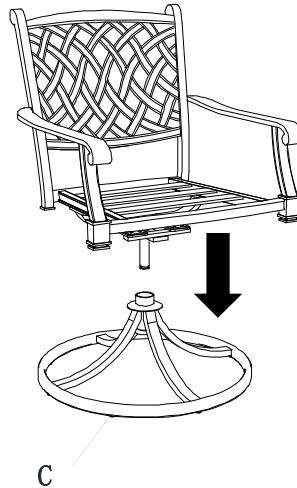

FS Bar Harbor Swivel Chair-2PK

Item#: A211019300

TV. #: 258725

WARNING:

1. Keep all children and pets away from assembly area. Children and pets should be supervised when they are in the area of the Table construction.
2. Keep assembly area at least 6 feet from any obstruction such as a fence, garage, house, overhanging branches, laundry line or electrical wires.
3. Some parts may contain sharp edges. When assembling and using this product, basic safety precautions should always be followed to reduce the risk of personal injury and damage to the product. Please read all instructions before assembly and use.
4. Check all bolts for tightness before use.

Part List

Part#	Description	Q'ty
A	Chair back	1
B	Connector 1	1
C	Base	1
D	Cushion	1
E	Connector 2	4
AA	M8*40 Bolt	4
BB	M8 Spring washer	4
CC	M8 Flat washer	4
DD	M8 Nut	4
EE	M8 Wrench	2

Step 1

Step 2

Step 3