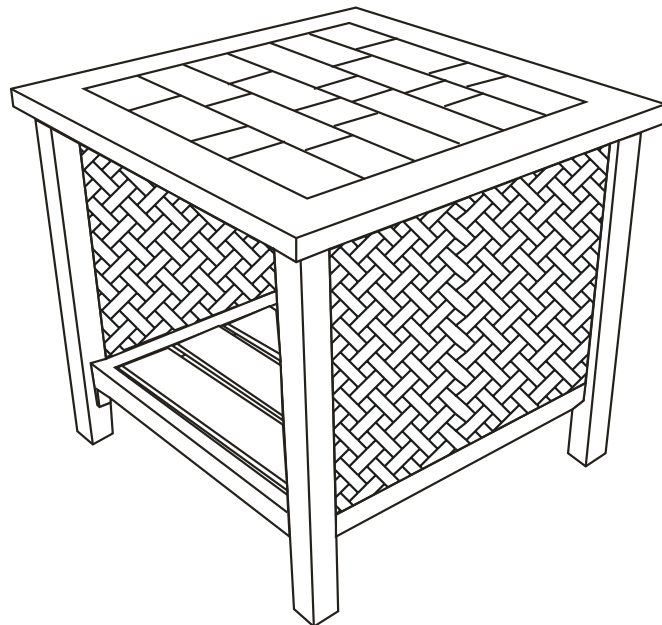

## **FS Carrington Side Table Assembly Instructions**

**Step 1:** Remove protective wrapping and lay all parts on floor. Identify all parts packed in carton against attached parts list.

**Step 2:** Lay Table Top Frame (A) upside down on floor, so bottom is facing up. Place a protective soft material on floor before placing table top face down on floor. Then attach each of Side Legs (B) to the bottom, using Bolt (D), and Washer (E) and Bolt cover (F) as shown in Diagram 1.

**Step 3:** Then attach the Bottom Shelf (C) to the legs (B), using Bolt (D), Washer (E) and Bolt Cover (F) as shown in Diagram 2.

**Step 4:** Make sure all bolts are aligned properly and tightened securely. Then place bolt covers over bolts and turn the table over onto it's legs carefully using a flat surface as shown in Diagram 3.

**Diagram 1**

**Diagram 2**

**Diagram 3**

**Parts List:**

Ref	Part Name	Part Image	Qty	Ref	Part Name	Part Image	Qty
A	Table Top		1	E	Washer (M6)		8
B	Side Legs		2	F	Bolt Cover		8
C	Bottom Shelf		1	G	Hex Wrench		1
D	Bolt		8				