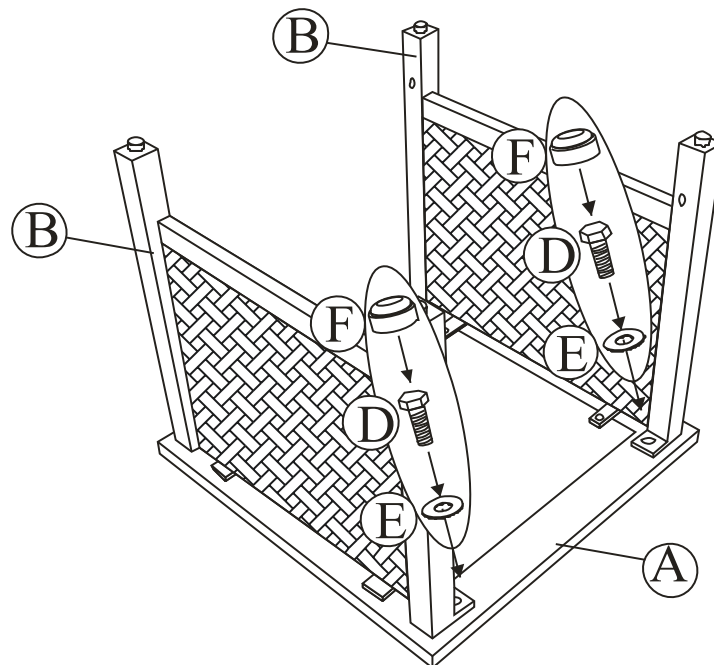

## **FS Carrington Side Table Assembly Instructions**

**Step 1:** Remove protective wrapping and lay all parts on floor. Identify all parts packed in carton against attached parts list.

**Step 2:** Lay Table Top Frame (A) upside down on floor, so bottom is facing up. Place a protective soft material on floor before placing table top face down on floor. Then attach each of Side Legs (B) to the bottom, using Bolt (D), and Washer (E) and Bolt cover (F) as shown in Diagram 1.

**Step 3:** Then attach the Bottom Shelf (C) to the legs (B), using Bolt (D), Washer (E) and Bolt Cover (F) as shown in Diagram 2.

**Step 4:** Make sure all bolts are aligned properly and tightened securely. Then place bolt covers over bolts and turn the table over onto it's legs carefully using a flat surface as shown in Diagram 3.

**Diagram 1**

**Diagram 2**

**Diagram 3**

**Parts List:**

Ref	Part Name	Part Image	Qty	Ref	Part Name	Part Image	Qty
A	Table Top		1	E	Washer (M6)		8
B	Side Legs		2	F	Bolt Cover		8
C	Bottom Shelf		1	G	Hex Wrench		1
D	Bolt		8				