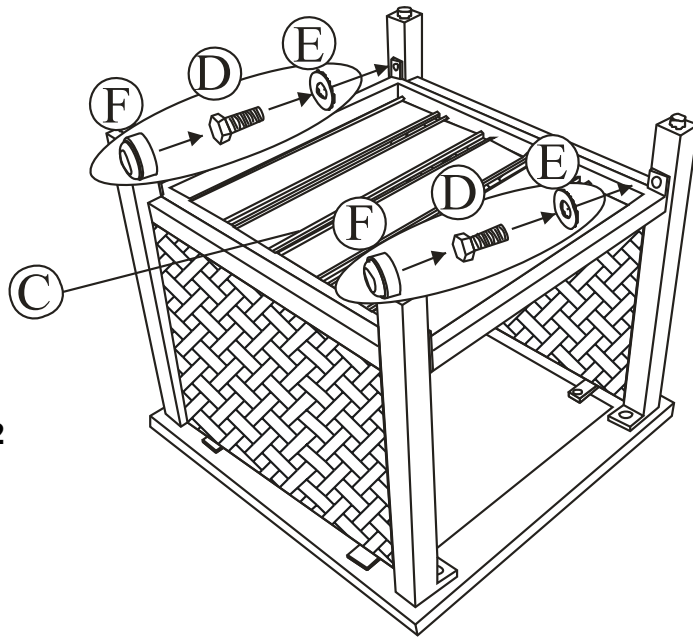

## **FS Carrington Side Table Assembly Instructions**

**Step 1:** Remove protective wrapping and lay all parts on floor. Identify all parts packed in carton against attached parts list.

**Step 2:** Lay Table Top Frame (A) upside down on floor, so bottom is facing up. Place a protective soft material on floor before placing table top face down on floor. Then attach each of Side Legs (B) to the bottom, using Bolt (D), and Washer (E) and Bolt cover (F) as shown in Diagram 1.

**Step 3:** Then attach the Bottom Shelf (C) to the legs (B), using Bolt (D), Washer (E) and Bolt Cover (F) as shown in Diagram 2.

**Step 4:** Make sure all bolts are aligned properly and tightened securely. Then place bolt covers over bolts and turn the table over onto it's legs carefully using a flat surface as shown in Diagram 3.

**NOTE: IT IS USER'S RESPONSIBILITY TO MAKE SURE ALL PARTS ARE ASSEMBLED AND TIGHTENED PROPERLY AND SECURELY.**

**WARNING!: TABLE IS NOT MEANT FOR SITTING. DO NOT SIT OR LEAN FULL BODY AGAINST TABLE.**

**Diagram 1**

**Diagram 2**

**Diagram 3**

**Parts List:**

Ref	Part Name	Part Image	Qty	Ref	Part Name	Part Image	Qty
A	Table Top		1	E	Washer (M6)		8
B	Side Legs		2	F	Bolt Cover		8
C	Bottom Shelf		1	G	Hex Wrench		1
D	Bolt		8				