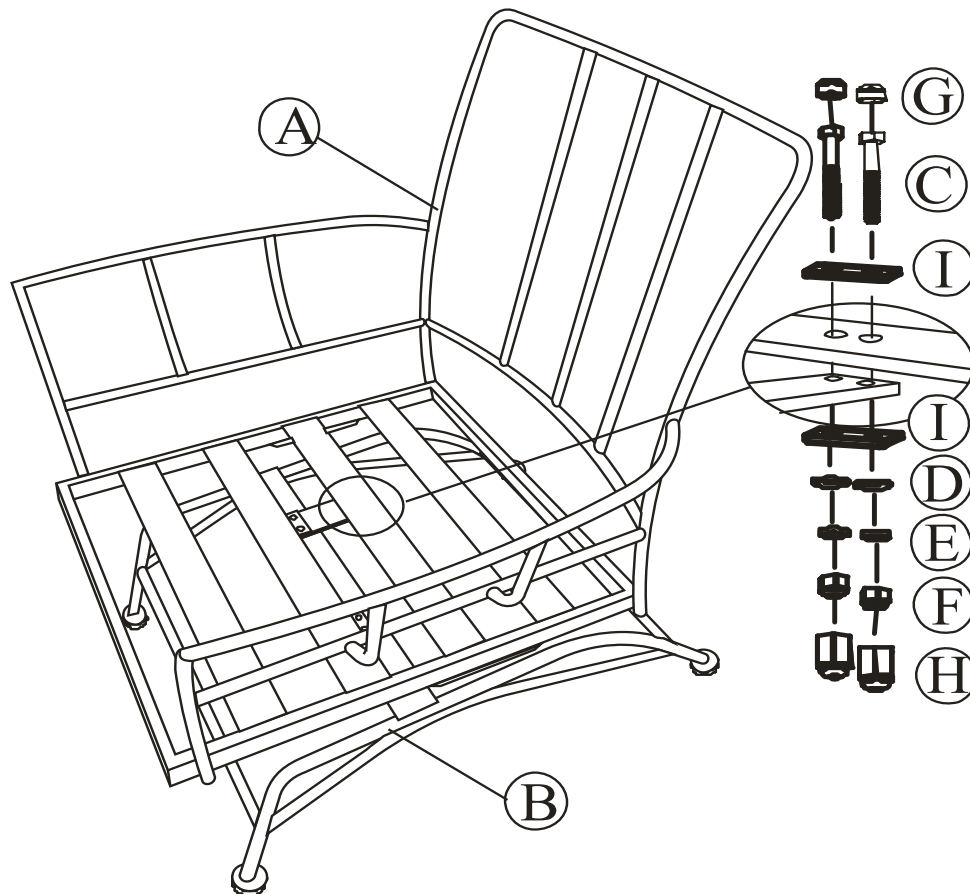

FS Uptown 3PC Chat Set - Chat Chair Assembly Instructions

Step 1: Remove protective wrapping and lay all parts on floor. Identify all parts packed in carton against attached parts list.

Step 2: Attach seat bucket (A) to the base (B) as shown in Diagram, using Bolt (C), steel plate (I), Washer (D,E), Nut (F), Bolt cover (G) and Nut cover (H).

Step 3: Make sure all bolts are aligned properly and tightened securely. Then place bolt covers over bolts and nut covers over nut.

Note: When assembly chair together, loosely thread bolts into all attachment points first to make sure all parts and bolts fit in proper position. Afterwards, go back and securely tighten all bolts accordingly.

It is user's responsibility to ensure all bolts are tightened securely before turning chair to upright position and using chair.

Diagram 1

Parts List:

Ref	Part Name	Part Image	Qty	Ref	Part Name	Part Image	Qty
A	Seat Bucket		1	F	Nut		4
B	Chair Base		1	G	Bolt Cover		4
C	Bolt		4	H	Nut Cover		4
D	Washer		4	I	Steel Plate		4
E	Washer		4	J	Hex Wrench		1