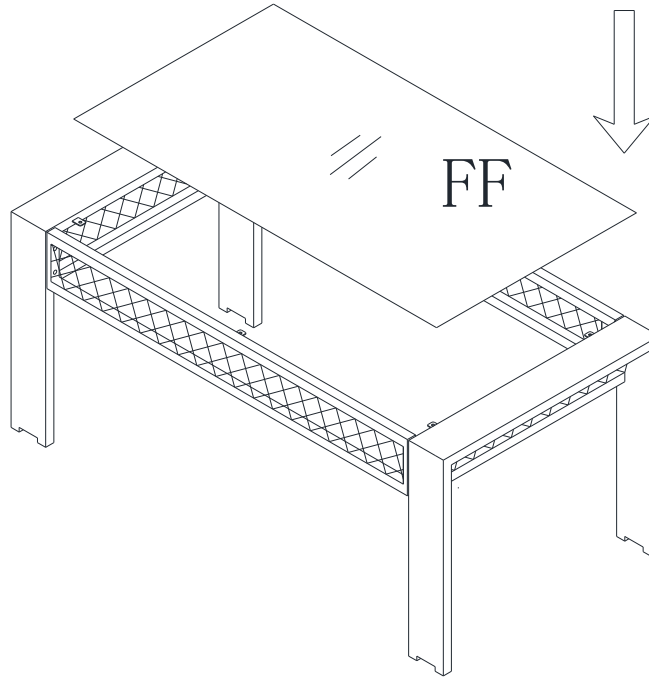

Step 2: Assemble Side Brace Panel (J) to Leg Pair (I) with Bolt (EE) and Washer (CC) using Allen Wrench (DD).

Step 3: After Brace Panels and Legs are securely attached together, place table in upright position. Then lay Glass Top (FF) onto top of table, making sure it sits flat and securely inside table frame.

It is user's responsibility to ensure all bolts are tightened securely before turning chair to upright position and using chair.

Diagram 1

Diagram 2

Diagram 3

Parts List:

Ref	Part Name	Part Image	Qty	Ref	Part Name	Part Image	Qty
I	Leg Pair		2	DD	Allen Wrench (M6)		1
J	Side Brace Panel		2	EE	Bolt (M6x25)		8
CC	Washer (M6)		8	FF	Glass		1