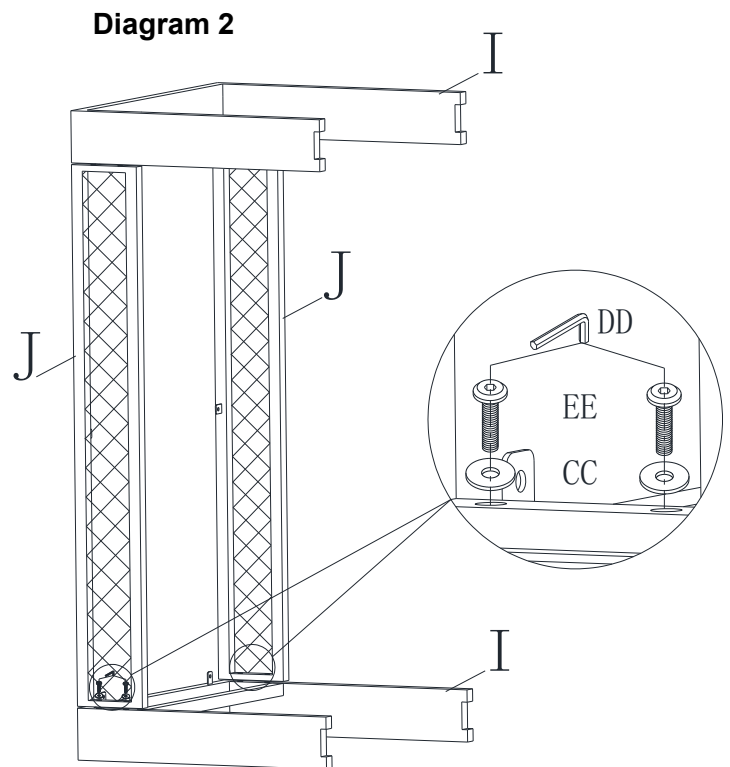

Step 2: Assemble Side Brace Panel (J) to Leg Pair (I) with Bolt (EE) and Washer (CC) using Allen Wrench (DD).

Step 3: After Brace Panels and Legs are securely attached together, place table in upright position. Then lay Glass Top (FF) onto top of table, making sure it sits flat and securely inside table frame.

Note: When assembly chair together, loosely thread bolts into all attachment points first to make sure all parts and bolts fit in proper position. Afterwards, go back and securely tighten all bolts accordingly.

It is user's responsibility to ensure all bolts are tightened securely before turning chair to upright position and using chair.

Diagram 1

Diagram 2

Diagram 3

Parts List:

Ref	Part Name	Part Image	Qty	Ref	Part Name	Part Image	Qty
I	Leg Pair		2	DD	Allen Wrench (M6)		1
J	Side Brace Panel		2	EE	Bolt (M6x25)		8
CC	Washer (M6)		8	FF	Glass		1