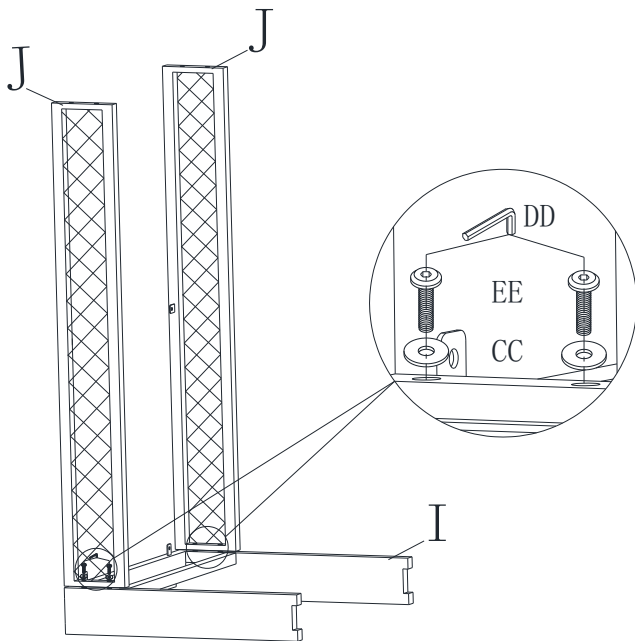

Step 2: Assemble Side Brace Panel (J) to Leg Pair (I) with Bolt (EE) and Washer (CC) using Allen Wrench (DD).

Step 3: After Brace Panels and Legs are securely attached together, place table in upright position. Then lay Glass Top (FF) onto top of table, making sure it sits flat and securely inside table frame.

Note: When assembly chair together, loosely thread bolts into all attachment points first to make sure all parts and bolts fit in proper position. Afterwards, go back and securely tighten all bolts accordingly.

It is user's responsibility to ensure all bolts are tightened securely before turning chair to upright position and using chair.

Diagram 1

Diagram 2

Diagram 3

Parts List:

Ref	Part Name	Part Image	Qty	Ref	Part Name	Part Image	Qty
I	Leg Pair		2	DD	Allen Wrench (M6)		1
J	Side Brace Panel		2	EE	Bolt (M6x25)		8
CC	Washer (M6)		8	FF	Glass		1