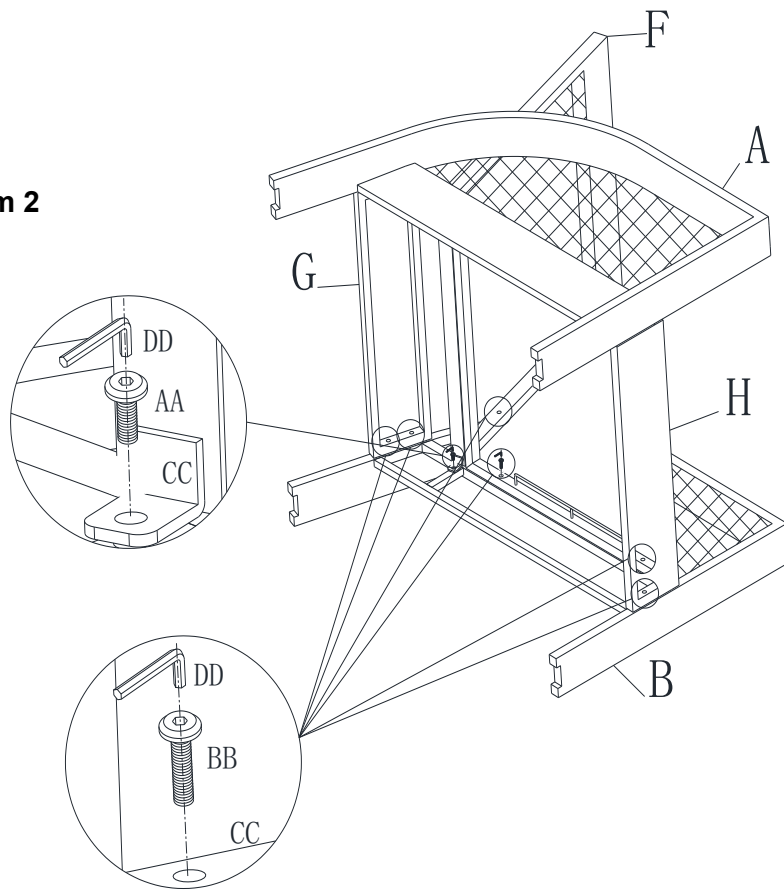

Step 3: Attach Bottom Tabs of Back Seat (F) to Right Arm (A) with Short Bolt (AA) and Washer (CC), using Allen Wrench to thread bolts in as shown in Diagram 1.

Step 4: Repeat the same when attaching Left Arm to rest of the parts as shown in Diagram 2.

Note: When assembly chair together, loosely thread bolts into all attachment points first to make sure all parts and bolts fit in proper position. Afterwards, go back and securely tighten all bolts accordingly.

It is user's responsibility to ensure all bolts are tightened securely before turning chair to upright position and using chair.

Diagram 1

Diagram 2

Diagram 3

Parts List:

Ref	Part Name	Part Image	Qty	Ref	Part Name	Part Image	Qty
A	Right Arm		1	AA	Bolt (M6x15)		2
B	Left Arm		1	BB	Bolt (M6x40)		12
F	Back		1	CC	Washer (M6)		14
G	Back Brace Panel		1	DD	Allen Wrench (M6)		1
H	Seat		1	GG	Seat Cushion		1
				HH	Back Cushion		1