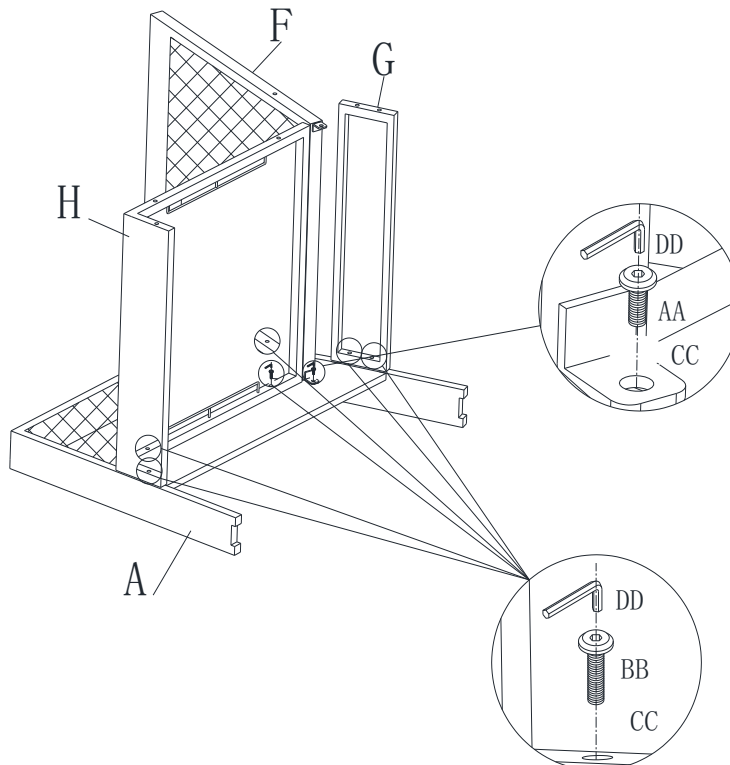

Step 3: Attach Bottom Tabs of Back Seat (F) to Right Arm (A) with Short Bolt (AA) and Washer (CC), using Allen Wrench to thread bolts in as shown in Diagram 1.

Step 4: Repeat the same when attaching Left Arm to rest of the parts as shown in Diagram 2.

Note: When assembly chair together, loosely thread bolts into all attachment points first to make sure all parts and bolts fit in proper position. Afterwards, go back and securely tighten all bolts accordingly.

It is user's responsibility to ensure all bolts are tightened securely before turning chair to upright position and using chair.

Diagram 1

Diagram 2

Diagram 3

Parts List:

Ref	Part Name	Part Image	Qty	Ref	Part Name	Part Image	Qty
A	Right Arm		1	AA	Bolt (M6x15)		2
B	Left Arm		1	BB	Bolt (M6x40)		12
F	Back		1	CC	Washer (M6)		14
G	Back Brace Panel		1	DD	Allen Wrench (M6)		1
H	Seat		1	GG	Seat Cushion		1
				HH	Back Cushion		1