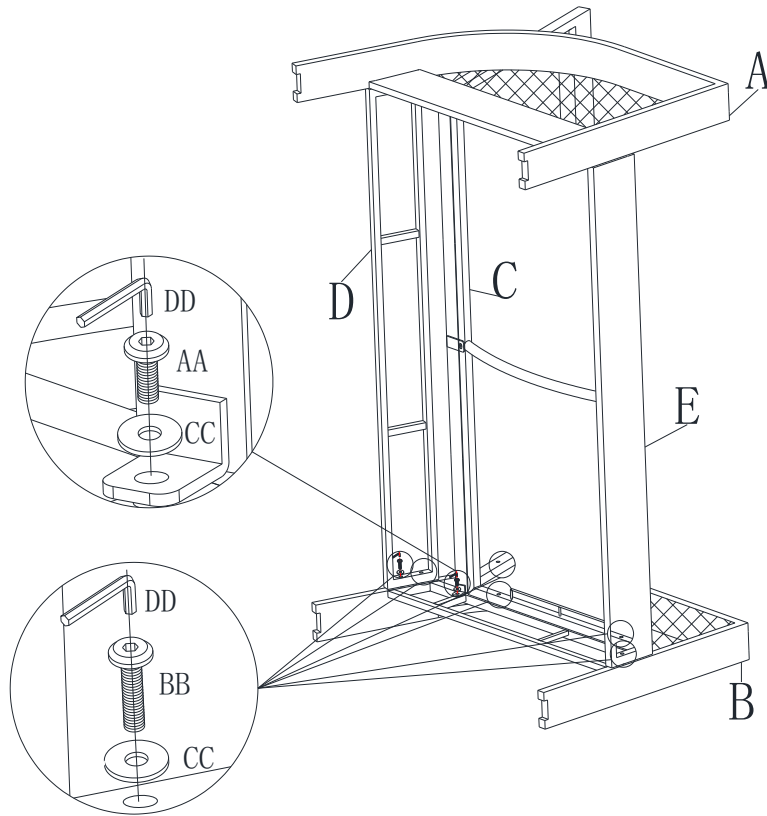

Step 3: Attach Bottom Tabs of Back Seat (C) to Right Arm (A) with Short Bolt (AA) and Washer (CC), using Allen Wrench to thread bolts in as shown in Diagram 1.

Step 4: Repeat the same when attaching Left Arm to rest of the parts as shown in Diagram 2.

Note: When assembly chair together, loosely thread bolts into all attachment points first to make sure all parts and bolts fit in proper position. Afterwards, go back and securely tighten all bolts accordingly.

It is user's responsibility to ensure all bolts are tightened securely before turning chair to upright position and using chair.

Diagram 1

Diagram 2

Diagram 3

Parts List:

Ref	Part Name	Part Image	Qty	Ref	Part Name	Part Image	Qty
A	Right Arm		1	AA	Bolt (M6x15)		3
B	Left Arm		1	BB	Bolt (M6x40)		12
C	Back		1	CC	Washer (M6)		15
D	Back Brace Panel		1	DD	Allen Wrench (M6)		1
E	Seat		1	GG	Seat Cushion		2
				HH	Back Cushion		2