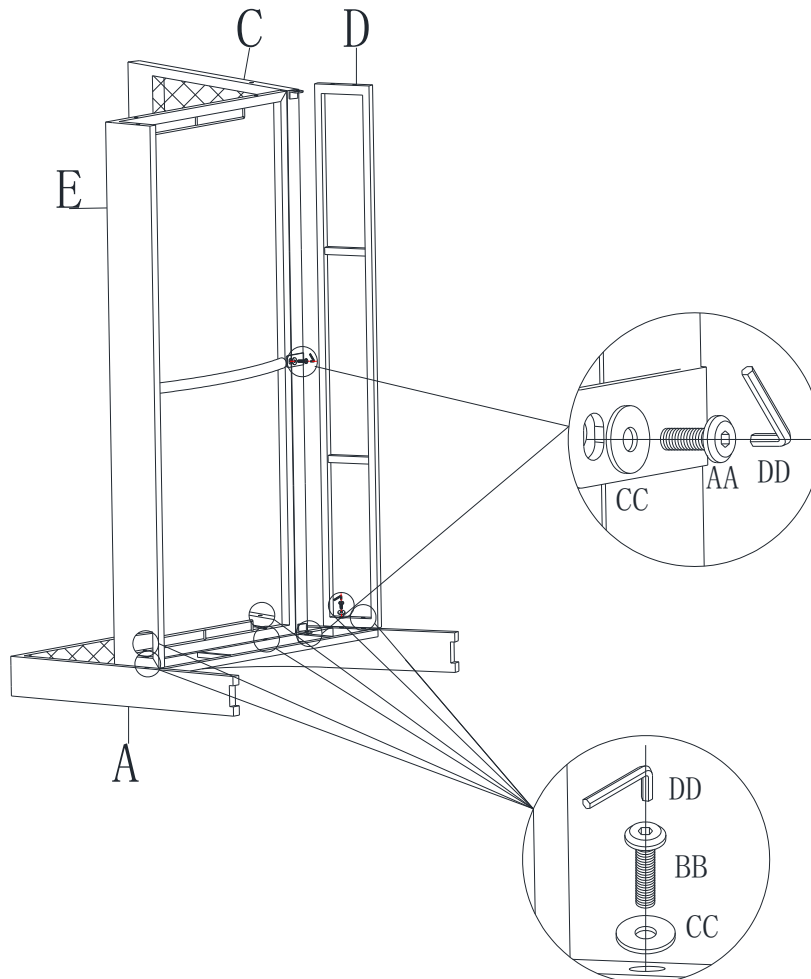

Step 3: Attach Bottom Tabs of Back Seat (C) to Right Arm (A) with Short Bolt (AA) and Washer (CC), using Allen Wrench to thread bolts in as shown in Diagram 1.

Step 4: Repeat the same when attaching Left Arm to rest of the parts as shown in Diagram 2.

Note: When assembly chair together, loosely thread bolts into all attachment points first to make sure all parts and bolts fit in proper position. Afterwards, go back and securely tighten all bolts accordingly.

It is user's responsibility to ensure all bolts are tightened securely before turning chair to upright position and using chair.

Diagram 1

Diagram 2

Diagram 3

Parts List:

Ref	Part Name	Part Image	Qty	Ref	Part Name	Part Image	Qty
A	Right Arm		1	AA	Bolt (M6x15)		3
B	Left Arm		1	BB	Bolt (M6x40)		12
C	Back		1	CC	Washer (M6)		15
D	Back Brace Panel		1	DD	Allen Wrench (M6)		1
E	Seat		1	GG	Seat Cushion		2
				HH	Back Cushion		2