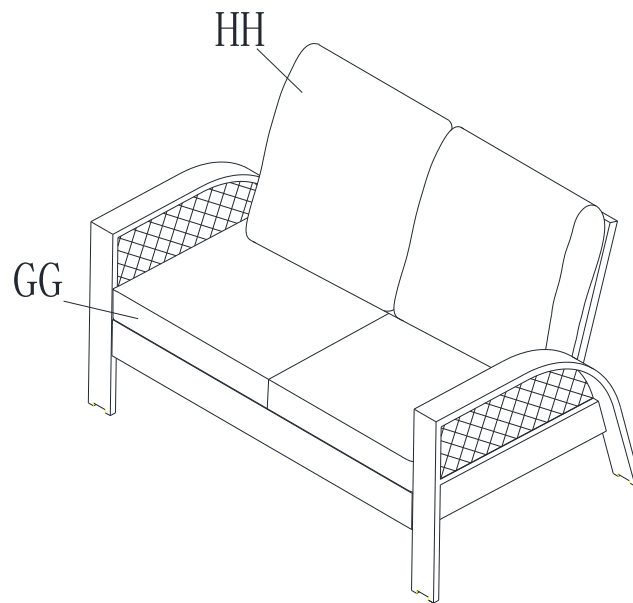

Coral Bay 4 PC Woven Deep Seating Set - Love Seat Assembly Instructions

Step 1: Remove protective wrapping and lay all parts on floor. Identify all parts packed in carton against attached parts list.

Step 2: Assemble Right Arm (A), Seat (E), Back Brace Panel (D), Side of Back Seat (C) together with Long Bolt (BB) and Washer (CC), using Allen Wrench to thread bolts into frame as shown in Diagram 1.

Step 3: Attach Bottom Tabs of Back Seat (C) to Right Arm (A) with Short Bolt (AA) and Washer (CC), using Allen Wrench to thread bolts in as shown in Diagram 1.

Step 4: Repeat the same when attaching Left Arm to rest of the parts as shown in Diagram 2.

It is user's responsibility to ensure all bolts are tightened securely before turning chair to upright position and using chair.

Diagram 1

Diagram 2

Diagram 3

Parts List:

Ref	Part Name	Part Image	Qty	Ref	Part Name	Part Image	Qty
A	Right Arm		1	AA	Bolt (M6x15)		3
B	Left Arm		1	BB	Bolt (M6x40)		12
C	Back		1	CC	Washer (M6)		15
D	Back Brace Panel		1	DD	Allen Wrench (M6)		1
E	Seat		1	GG	Seat Cushion		2
				HH	Back Cushion		2