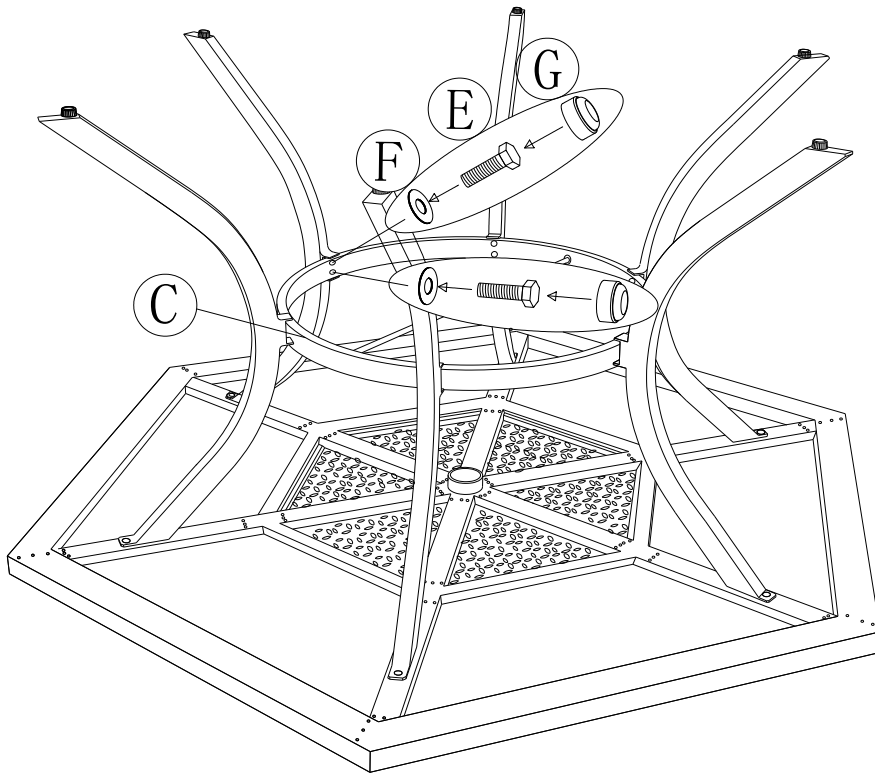

FS Stonington 7 PC Set - Dining Table Assembly Instructions

Step 1: Remove protective wrapping and lay all parts on floor. Identify all parts packed in carton against attached parts list.

Step 2: Lay Table Top Frame (A) upside down on floor, so bottom is facing up. Place a protective soft material on floor before placing table top face down on floor.

Step 3: Then attach each of six legs (B) to the bottom as shown in Diagram 1, using Bolt (D), and Washer (F) and Bolt cover (G). Then attach round Stretcher (C) to each Leg (B) using Bolt (E) and Washer (F) and Bolt Cover (G) as shown in Diagram 2.

NOTE: IT IS USER'S RESPONSIBILITY TO MAKE SURE ALL PARTS ARE ASSEMBLED AND TIGHTENED PROPERLY AND SECURELY.

WARNING!: TABLE IS NOT MEANT FOR SITTING. DO NOT SIT OR LEAN FULL BODY AGAINST TABLE.

Diagram 1

Diagram 2

Diagram 3

Parts List:

Ref	Part Name	Part Image	Qty	Ref	Part Name	Part Image	Qty
A	Table Top		1	E	Long Bolt		12
B	Table Legs		6	F	Washer (M6)		18
C	Stretcher		1	G	Bolt Cover		18
D	Short Bolt		6	H	Hex Wrench		1